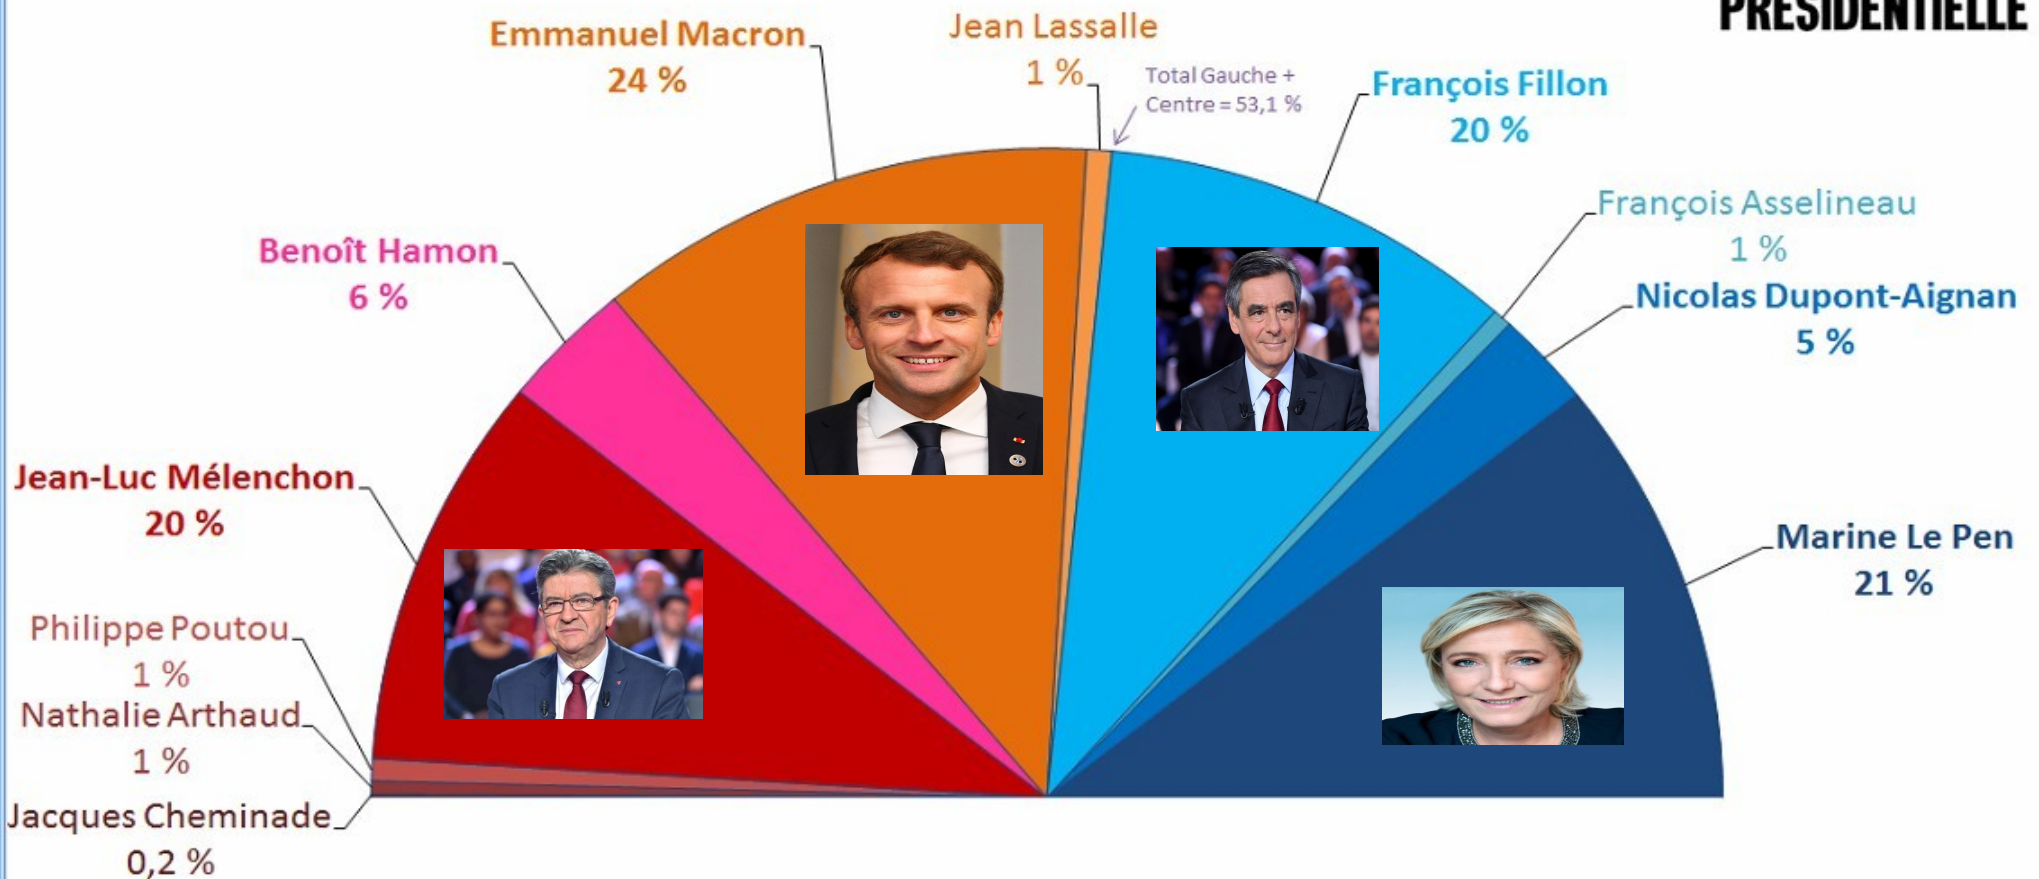

The rules in France and the positions of the political parties on migrants

En Marche!

By : Joey, Valentin, Théo, Lucas, Mathis

Here are the different political parties in France

Graphic of the first round's results with all parties

2017
PRÉSIDENTIELLE

The right wing

The right wing: Francois Fillon

→ **Presentation**

→ **Particularities
in France**

→ **Propositions**

The left wing

The left wing: Benoît Hamon

→ **Presentation**

→ **Propositions**

The extreme right wing

The extreme right wing: Marin Le Pen

→ Presentation

→ Propositions

The extreme left wing

The extreme left wing: Jean-Luc Mélenchon